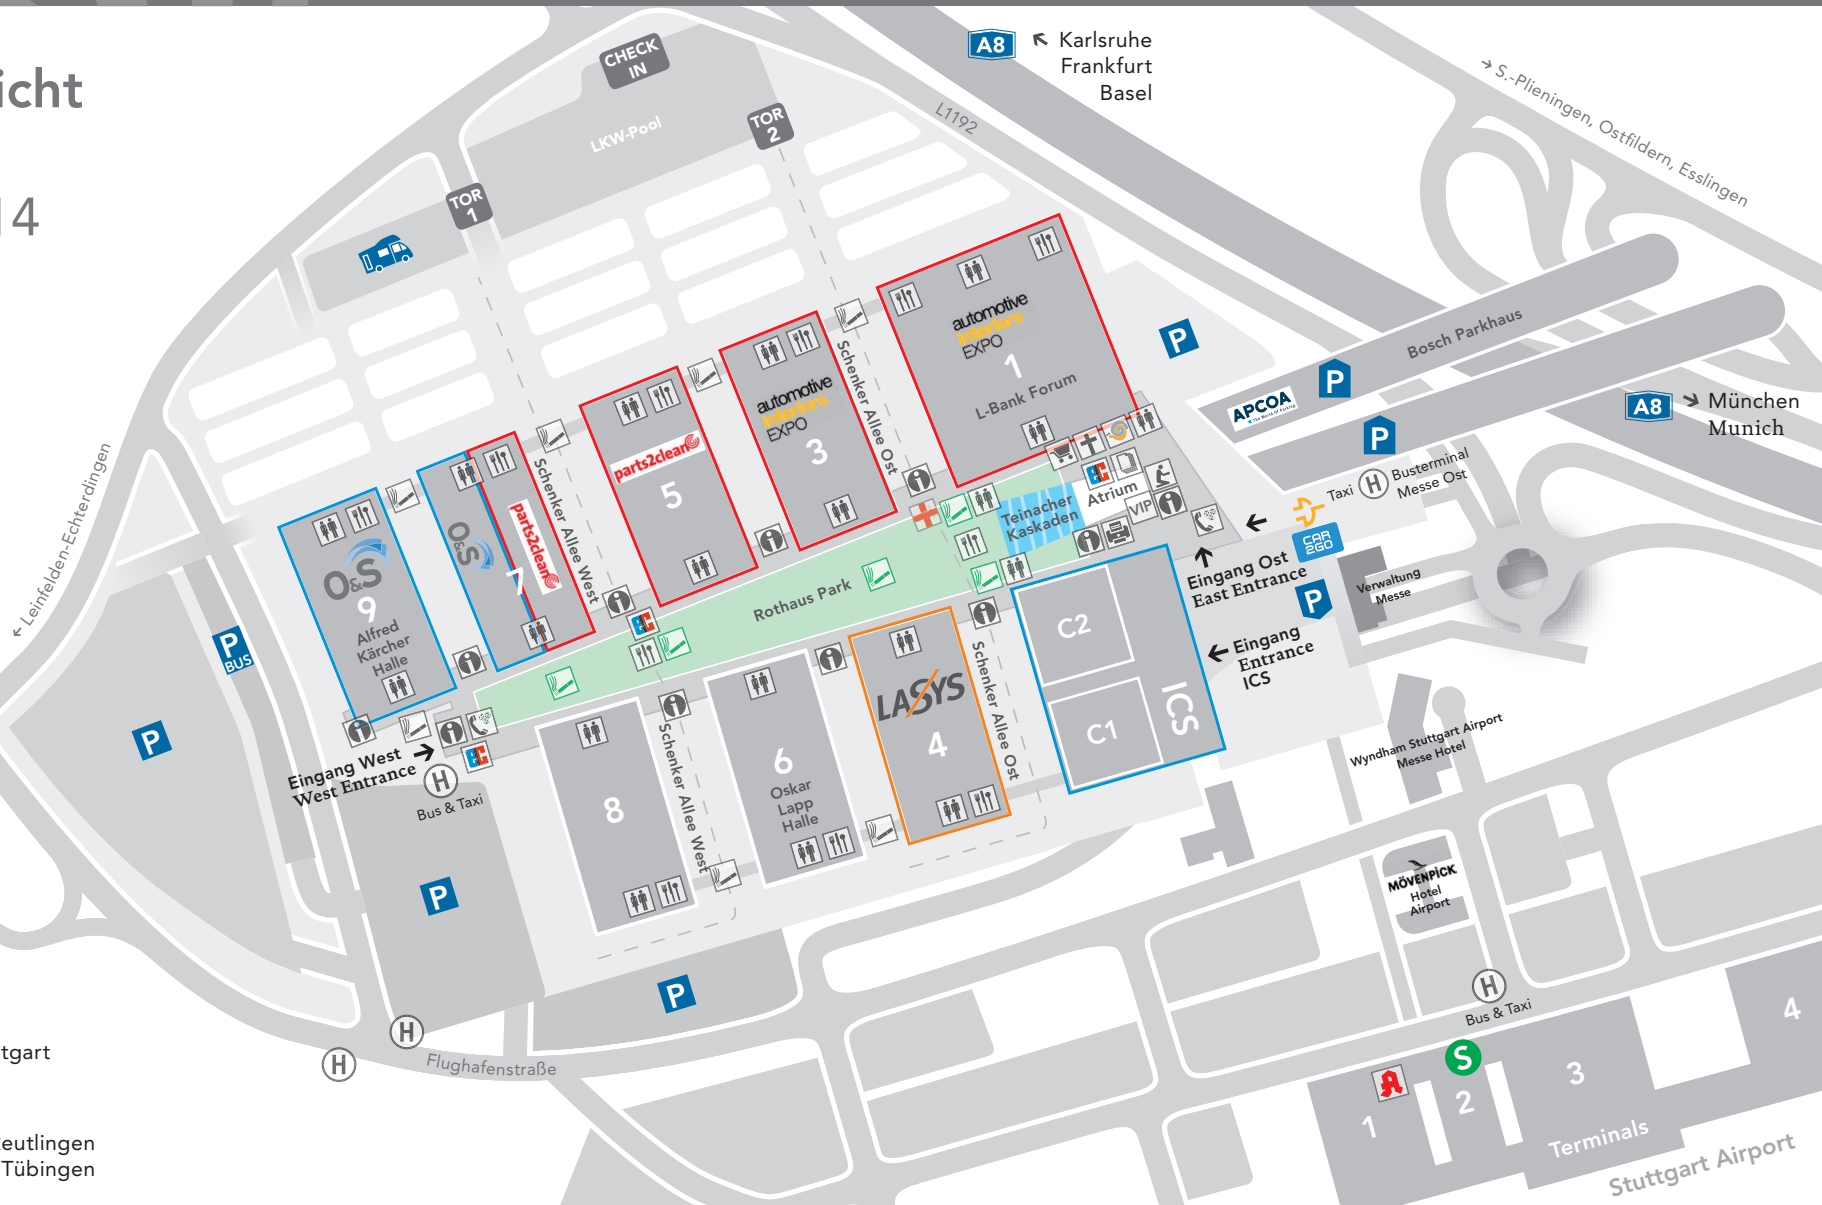

Geländeübersicht Site overview

24. – 26.06.2014

- | | | | | | |
|------------------------------------|--|--|---|------------------------------------|--|
| Information · Information | Lounge · Lounge | Münztelefon
Coin-operated telephone | Messshop | Wohnmobil-Stellplatz
RV parking | EnBW Stromtankstelle
car2go Stellplätze |
| Presse · Press | Restaurant, Café, Bistro
Restaurant, café, bistro | Raucherzone · Smoking area | Service Center, Business Center | Parkplatz · Car park | EnBW charging stations for
electric vehicles
car2go parking spaces |
| Kinderbetreuung
Kindergarten | WC · WC | Forum der Kirchen
Forum of churches | Haltestelle Bus · Bus stop | Parkhaus
Multi-storey car park | |
| electronic cash
Electronic cash | DRK · German Red Cross | Raum der Stille · Quiet room | Haltestelle S2, S3
Suburban train station S2, S3 | Tiefgarage
Underground garage | |